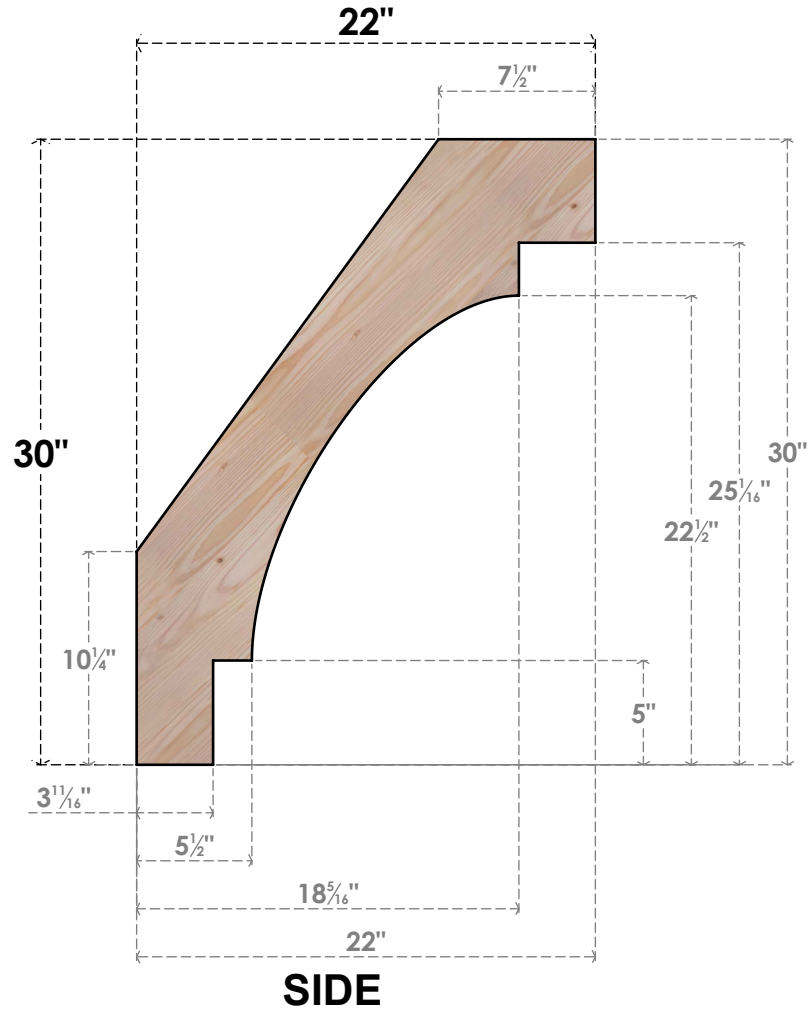

BRC06X22X30MRC00SDF

5 1/2"W X 22"D X 30"H MERCED SMOOTH BRACE, DOUGLAS FIR

EKENA MILLWORK
 2300 WEST MAIN ST.
 CLARKSVILLE, TX 75426
 TOLL FREE: 866-607-0453
 WWW.EKENAMILLWORK.COM

NOTES

1. INSTALLATION TO BE COMPLETED IN ACCORDANCE WITH MANUFACTURER'S SPECIFICATIONS.
2. DRAWING MAY NOT BE TO SCALE
3. THIS DRAWING IS INTENDED FOR DESIGN AND PLANNING PURPOSES ONLY.
4. ALL INFORMATION CONTAINED HEREIN WAS CURRENT AT THE TIME OF DEVELOPMENT BUT MUST BE REVIEWED AND APPROVED BY THE PRODUCT MANUFACTURER TO BE CONSIDERED ACCURATE.
5. PRODUCTS ARE NOT KILN DRIED. THIS ITEM IS UNIQUE AND WILL CONTAIN THE NATURAL VARIATIONS THAT THE WOOD SPECIES OFFERS. THIS MAY RESULT IN VARIATIONS UP TO 1/4"