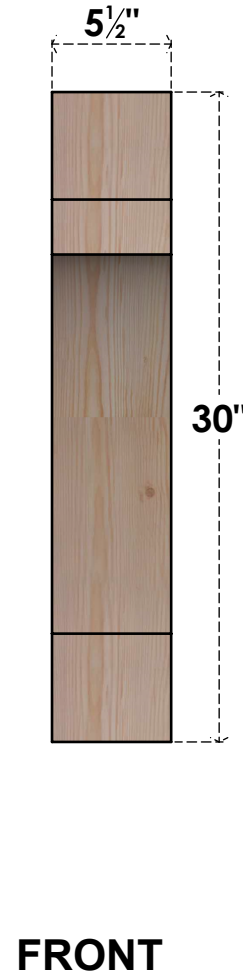

BRC06X22X30MRC00SDF

5 1/2"W X 22"D X 30"H MERCED SMOOTH BRACE, DOUGLAS FIR

EKENA MILLWORK
 2300 WEST MAIN ST.
 CLARKSVILLE, TX 75426
 TOLL FREE: 866-607-0453
 WWW.EKENAMILLWORK.COM

NOTES

1. INSTALLATION TO BE COMPLETED IN ACCORDANCE WITH MANUFACTURER'S SPECIFICATIONS.
2. DRAWING MAY NOT BE TO SCALE
3. THIS DRAWING IS INTENDED FOR DESIGN AND PLANNING PURPOSES ONLY.
4. ALL INFORMATION CONTAINED HEREIN WAS CURRENT AT THE TIME OF DEVELOPMENT BUT MUST BE REVIEWED AND APPROVED BY THE PRODUCT MANUFACTURER TO BE CONSIDERED ACCURATE.
5. PRODUCTS ARE NOT KILN DRIED. THIS ITEM IS UNIQUE AND WILL CONTAIN THE NATURAL VARIATIONS THAT THE WOOD SPECIES OFFERS. THIS MAY RESULT IN VARIATIONS UP TO 1/4"